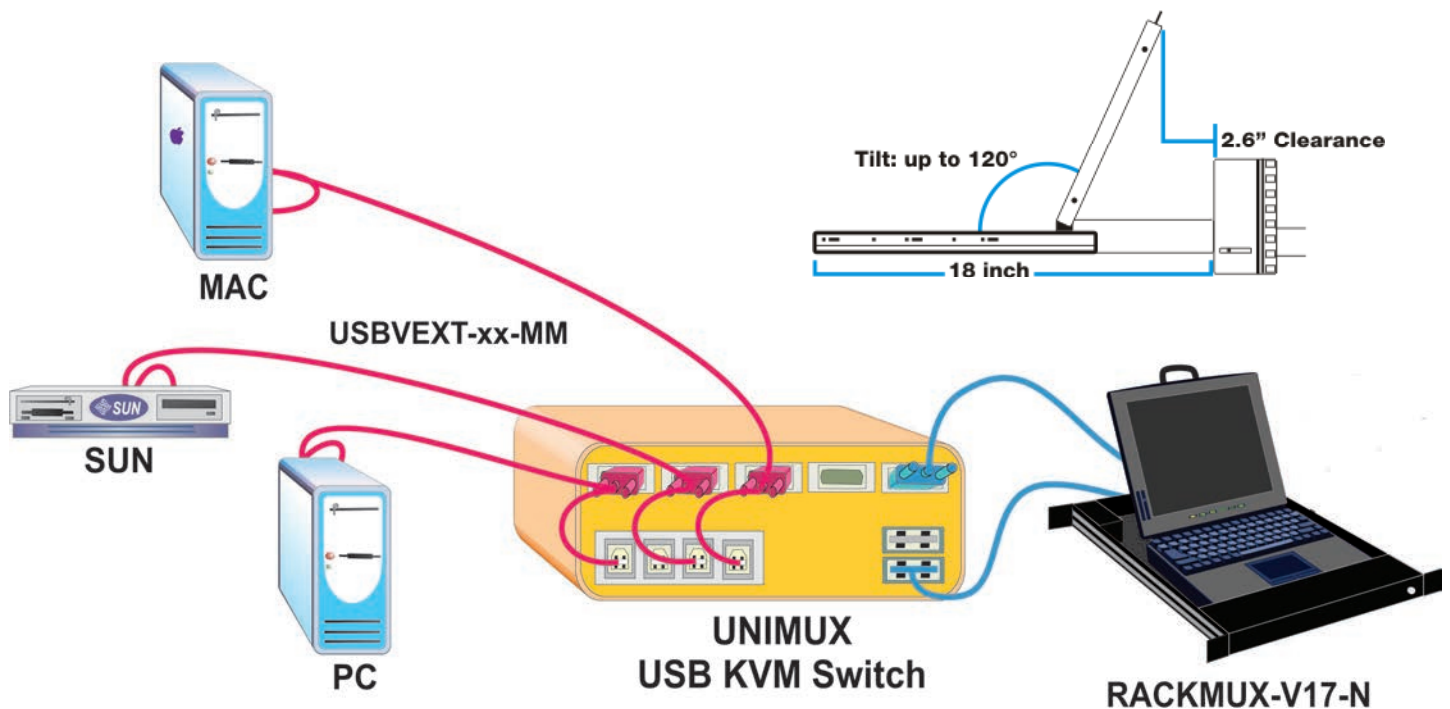

Rackmount VGA USB + PS/2 KVM Drawer, up to 1920x1200 Resolution

RACKMUX®

VGA USB + PS/2 KVM Drawer provides space-saving convenient control.

- 17" Active Matrix LCD flat panel VGA monitor.
 - Optional high resolution 1920x1200 WUXGA 17.1" monitor available.
 - Tilt LCD up and back to adjust to any comfortable viewing angle to 120°
- Compatible with USB and PS/2 computers.
- Torque-friction hinges-monitor does not wobble, spring, or slam shut.
- Compact, heavy-duty tactile keyboard with 17-key numeric keypad.
- Rugged steel construction with durable powder coat finish.
- Equipped with On Screen Display (OSD).
- Designed to be a one-person job when installing the drawer.
- Drawer locks into place when open to prevent it from sliding in and out of the rack.
 - Front quick-release latches for pushing the drawer back into the rack.
- LCD auto-shutoff in closed position
- Internal cable arm provides proper cable management for sliding the drawer open and closed.
- Front panel security lock.
- Front panel USB port to connect an external USB device, such as a flash drive.
- Available with optional mounting bracket for two-post style telco rack.

RACKMUX-V17-N

- **Single-Person Installation**
- **Optional Hi-Res 1920x1200 17.1" LCD**

The RACKMUX® VGA USB + PS/2 KVM Drawer combines a rackmount LCD monitor, keyboard, and touchpad mouse in a space-saving 1RU industrial strength drawer.

Rackmount VGA USB + PS/2 KVM Drawer, up to 1920x1200 Resolution

RACKMUX®

VGA USB + PS/2 KVM Drawer provides space-saving convenient control.

Specifications

Host Interface

- Compatible with PS/2, UNIX and USB computers.
- Multiplatform support: Windows 2000/XP/Vista/7/8/10, Windows Server 2000/2003/2008/2012/2016/2019, Solaris, Linux, FreeBSD, and MAC OS 9/10.
- One female 15-pin HD, one female USB Type B, and two female 6-pin minDIN connectors.
- Use with NTI Multi-Platform KVM Switches to control multiple PC, SUN and MAC computers.