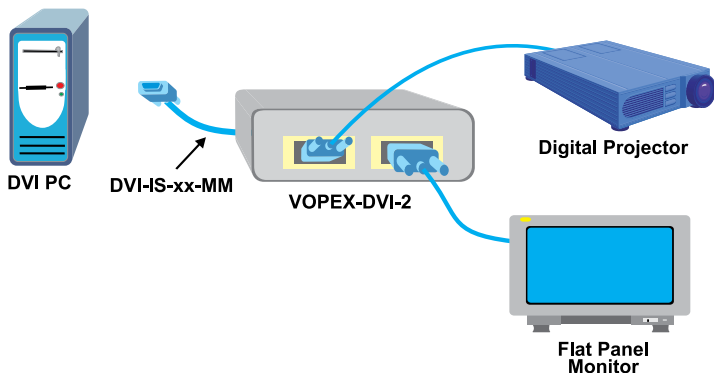

Configuration and Cable Illustration

Dimensions

- 2-port WxDxH: 4x3.6x0.9 in (102x91x23 mm)
- 4-port WxDxH: 5.6x3.6x1.5 in (142x91x38 mm)
- 8-port WxDxH: 8.33x3.45x1.68 in (212x88x43 mm)
- 16-port WxDxH: 17.47x7.22x1.68 in (444x183x43 mm)

Environmental

- 2- and 4-port splitters:
  - Operating temperature: 32 to 118°F (0 to 48°C).
  - Operating Relative Humidity: 30 to 80% non-condensing RH.
- 8- and 16-port splitters:
  - Operating temperature: 32 to 100°F (0 to 38°C).
  - Storage temperature: -20 to 140°F (-30 to 60°C).
  - Operating and Storage Relative Humidity: 17 to 90% non-condensing RH.

Regulatory Approvals

- 2- and 4-port splitters: CE, FCC, RoHS
- 8- and 16-port splitters: RoHS

Warranty

- Two years

Cables

- One 3-foot (0.9 meter) single link DVI-D male-to-male cable included.
- Use DVI-HDMI-xx-MM to connect an HDMI source or display (not included).

DVI Video Splitter Models

NTI Part #	# of Ports
VOPEX-DVI-2	2
VOPEX-DVI-4	4
VOPEX-DVIS-8	8
VOPEX-DVIS-16	16