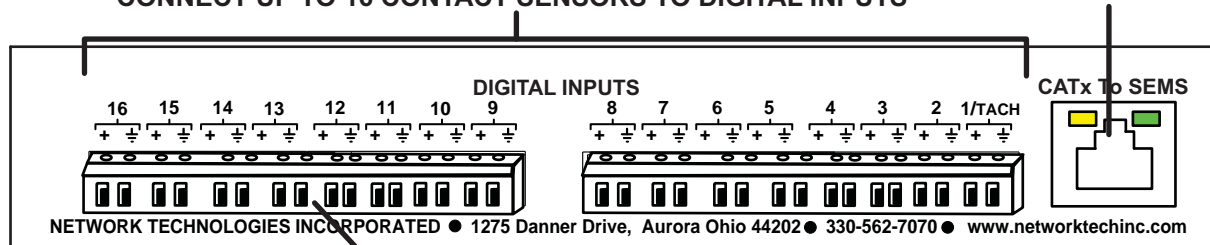

ENVIROMUX-DI16DO16

CONTROL UP TO 16 DIFFERENT DEVICES WITH OPEN-COLLECTOR OUTPUTS

CONNECT UP TO 16 CONTACT SENSORS TO DIGITAL INPUTS

RJ45 FEMALE
CONNECT TO
ENVIROMUX-xD

TERMINAL BLOCKS SUPPORT 16 TO 26AWG WIRE