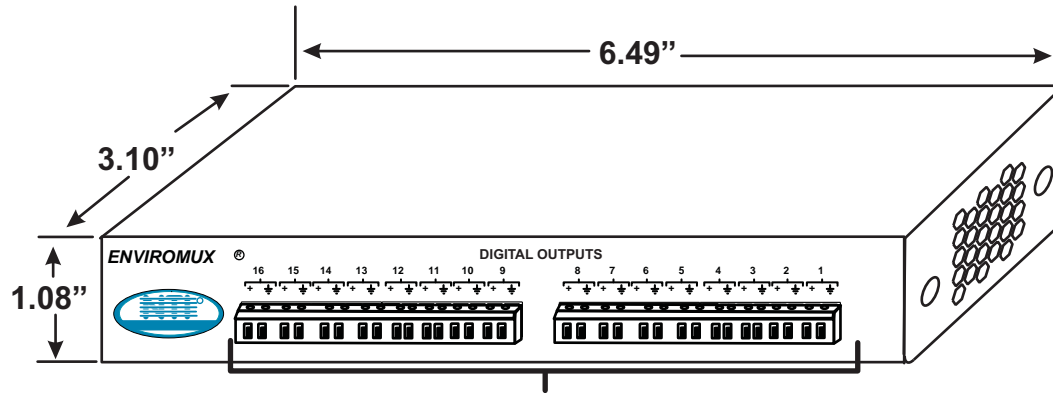

ENVIROMUX-DI16DO16

CONTROL UP TO 16 DIFFERENT DEVICES WITH OPEN-COLLECTOR OUTPUTS

CONNECT UP TO 16 CONTACT SENSORS TO DIGITAL INPUTS

RJ45 FEMALE
CONNECT TO
ENVIROMUX-xD

TERMINAL BLOCKS SUPPORT 16 TO 26AWG WIRE