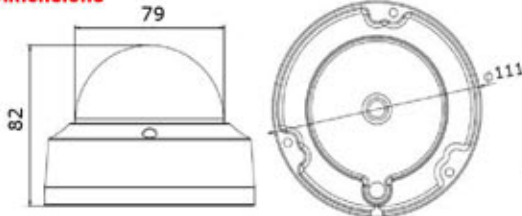

## Dimensions

UNITS: Millimeters

<b>Camera</b>	
Image Sensor	1/2.8" progressive scan CMOS
Minimum Illumination	Color: 0.028 @ f/2.0, AGC on B/W: 0 lux with IR
Shutter Speed	1/3 s to 1/10,000 s
Lens	2.8 mm
Angle of View	106°
Lens Mount	M12
Day/Night	IR cut filter with auto switch
Digital Noise Reduction	3D DNR
Wide Dynamic Range	120 dB
Pan/Tilt/Rotation	0° to 355°/0° to 75°/0° to 355°
<b>Compression Standard</b>	
Video Compression	H.264+/H.264 MJPEG
H.264 Type	Main profile
Video Bit Rate	32 Kbps to 16 Mbps
Dual Streams	Yes
Audio	G.711/G.722.1/G.726/MP2L2, 64 Kbps (G.711)/16 Kbps (G.722.1)/16 Kbps (G.726)/32 to 128 Kbps (MP2L2)
<b>Image</b>	
Maximum Resolution	1920 x 1080
Frame Rate	30 fps 1920 x 1080, 1280 x 960, 1280 x 720
Image Settings	Compression, color, saturation, brightness, contrast, sharpness, rotate mode, privacy mask
Backlight Compensation	Yes, zone configured
Region of Interest (ROI)	Yes
<b>Analytics</b>	
Smart Features	Line crossing detection, intrusion detection
<b>Network</b>	
Network Storage	NAS (supports NFS, SMB/CIFS), ANR
Alarm Triggers	Motion detection, line crossing detection, intrusion detection, tamper alarm, network disconnect, IP address conflict, storage exception
Protocols	TCP/IP, UDP, ICMP, HTTP, HTTPS, FTP, DHCP, DNS, DDNS, RTP, RTSP, RTCP, PPPoE, NTP, UPnP, SMTP, SNMP, IGMP, 802.1X, QoS, IPv6, Bonjour
Security	Three level user authentication, password authorization, HTTPS and SSH certificate, IEEE802.1X, basic and digest authentication, watermark, IP address filtering, log-in lockout
Standards	ONVIF (PROFILE S, PROFILE G), PSIA, CGI, ISAPI
<b>Interface</b>	
Communication	1 RJ-45 10M/100M Ethernet port
On-Board Storage	Built-in microSD/SDHC/SDXC slot, up to 128 GB
Alarm Interface	1 x alarm I/O
Audio Interface	1 x audio I/O
<b>General</b>	
Operating Conditions	-30° C to 60° C (-22° F to 140° F), humidity 95% or less (non-condensing)
Power	12 VDC ±10%, PoE (802.3af) (AC Adapter included)
Power Consumption	Maximum 5 W, maximum 9 W with pan and tilt
IR Range	30 meters (~100 feet)
Ingress Protection	IP67
Impact Protection	IK10
Dimensions	Φ111 mm x 82 mm (4.4" x 3.2")
Weight	500 g (1.1 lbs)