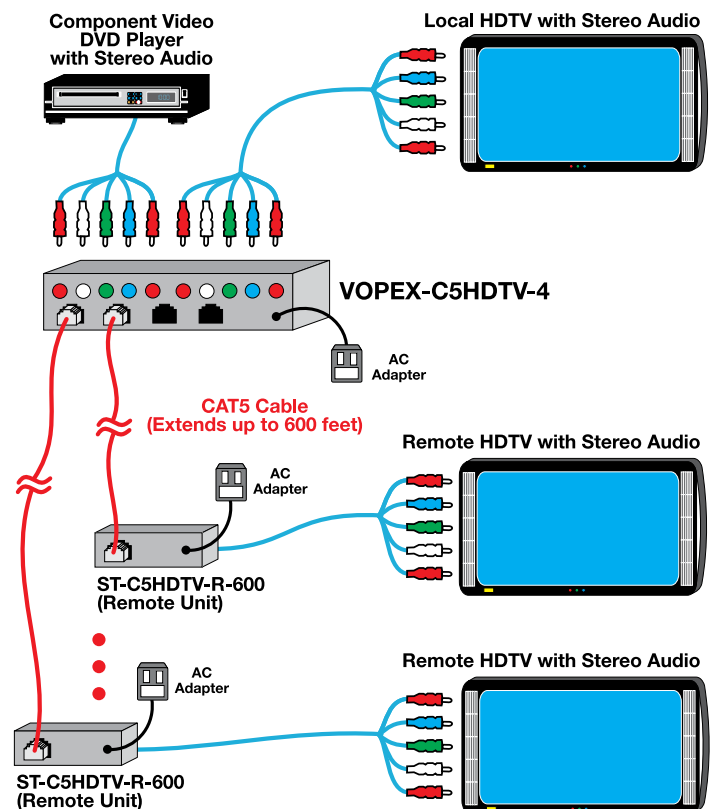

Configuration and Cable Illustration

www.networktechinc.com/hdtv-extend.html