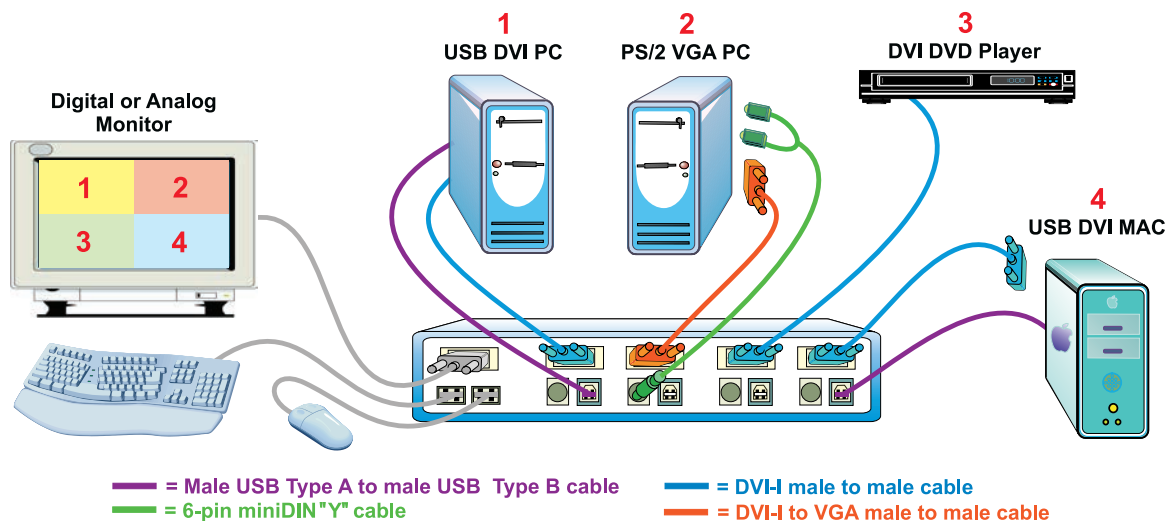

## Features & Applications

The SPLITMUX® DVI/VGA Quad Screen Multiviewer allows you to simultaneously display video from four different computers on a single monitor. Additionally, the SPLITMUX can switch one of the four attached computers to a shared keyboard and mouse for operation.

# DVI/VGA QUAD SCREEN MULTIVIEWER

Display video from four computers simultaneously on a single LCD/plasma monitor

### Picture in Picture (PIP) Mode

- In PIP mode, the full screen display of one of the four video sources is accompanied by one or three small images (thumbnails) of the three other video sources on the right hand margin of the screen allowing simultaneous monitoring.
- Size, position and selection of the thumbnails are customizable.