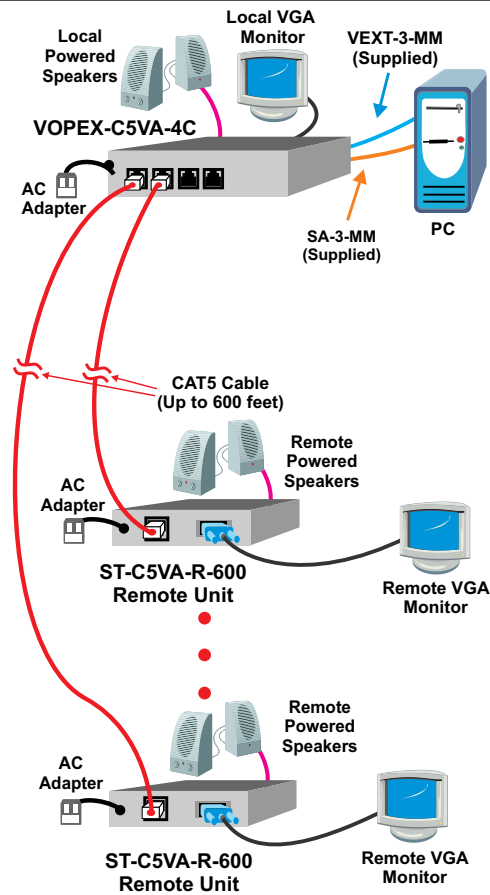

VGA VIDEO/AUDIO SPLITTER/EXTENDER VIA CAT5

Drive up to 16 monitors and speakers 183 meters away from one computer

Specifications (Continued)

Remote Unit

Video Output

- Female 15-pin HD connector.
- Supports resolutions up to 1920x1440; refer to the resolution chart below for resolutions at different lengths.
  - When using CAT6 cable, some degradation may be experienced, depending on the construction of the cable.
- Output impedance: 75 Ohms.
- Maximum output level for video: 1.45Vp-p.
- Video quality adjustment for different lengths of CAT5/5e/6 cable is done manually for video-only units and automatically for audio/video units.

Optional Audio

- 3.5mm stereo audio jack.
- Frequency response: 20 Hz to 20 kHz, ± 1 dB.
- Signal-to-Noise Ratio (SNR): 76 dBA.
- Total Harmonic Distortion and Noise (THD+N): 0.017%.
- Stereo crosstalk: -70 dB.
- Line level output; supports multimedia speakers.
  - CD quality audio output.
- Maximum output levels: 3.1Vp-p (line level).

Power

- 110 or 220 VAC at 50 or 60 Hz via AC adapter.
- Power consumption: 10W

Dimensions

- WxDxH (mm): 89x79x30.5

Environmental

- Operating temperature: 0°C to 38°C (32°F to 100°F)
- Storage temperature: -30°C to 60°C (-20°F to 140°F)
- Operating and Storage Relative Humidity: 17 to 90% non-condensing RH.

Regulatory Approvals

- CE, RoHS

Warranty

- Two years

Configuration and Cable Illustration

Distances and Resolutions for CAT5/CAT5e and CAT6 Cables

Cable	Distance (meters)	Resolution
CAT5/CAT5e (UTP)	183	1024x768 at 60Hz
	121.9	1280x1024 at 60Hz
	91	1600x1200 at 60Hz
	30.5	1920x1440 at 60Hz
CAT5/CAT5e (STP) CAT6 (UTP)	91	1024x768 at 60Hz
	61	1280x1024 at 60Hz
	30.5	1920x1440 at 60Hz

CAT5 VGA Video Splitter/Extenders

Supported Features	Local or Remote	NTI Part #	# of ports
VGA Video	Local	VOPEX-C5V-4C	4
	Local	VOPEX-C5V-8C	8
	Local	VOPEX-C5V-16	16
	Remote	ST-C5V-R-600	NA
Video + Audio	Local	VOPEX-C5VA-4C	4
	Local	VOPEX-C5VA-8C	8
	Local	VOPEX-C5VA-16	16
	Remote	ST-C5VA-R-600	NA