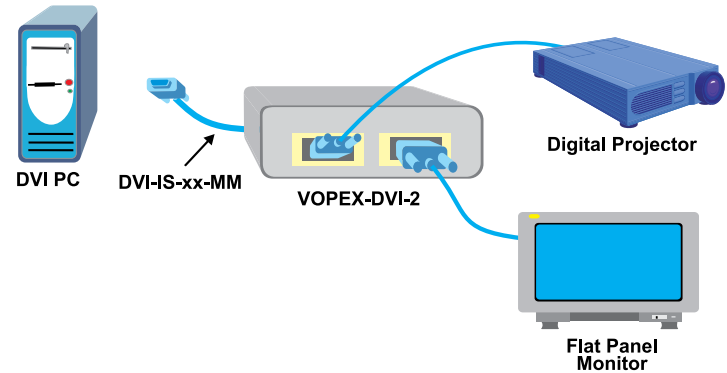

DVI VIDEO SPLITTER

Display the same image from one single link digital DVI video source on up to 4 displays

VOPEX-DVI-4 (Front and Back)

Features & Applications

The VOPEX® DVI Video Splitter enables up to four single link digital DVI displays to be driven by a single digital DVI source with no loss of signal.

Power

- 110 to 220 VAC at 50 or 60 Hz via AC adapter. (US/UK/EURO/AUSTRALIA AC adapter included.)

Dimensions

- 2-port WxDxH (cm): 10x9x2.3
- 4-port WxDxH (cm): 14.2x9x3.8

Environmental

- Operating temperature: 0°C to 48°C (32°F to 118°F).
- Operating Relative Humidity: 30 to 80% non-condensing RH.

Regulatory Approvals

- CE, FCC, RoHS

Configuration and Cable Illustration

Cables

- One 2-meter single link DVI-D male-to-male cable included.
- Use DVI-HDMI-xx-MM to connect an HDMI source or display (not included).