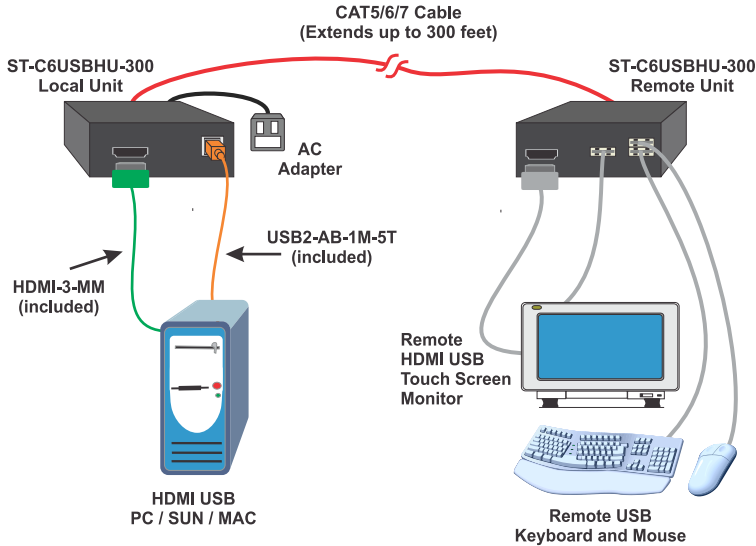

HDMI USB KVM Extender via One CAT5/6/7 XTENDEX®

Extend USB keyboard, USB mouse and HDMI monitor up to 300 feet (91 meters)

Configuration and Cable Illustration

HDMI USB KVM Extender Models

NTI Part #	Supported Features
ST-C6USBH-300	USB KVM
ST-C6USBHU-300	USB KVM + Additional USB Port

Distances & HDTV Resolutions for CAT5e/CAT6/CAT7 Cables

Cable	Distance (ft)	Maximum HD Resolution
CAT5e Solid UTP	50	1080p/60Hz/24-bit
	100	1080p/24Hz/24-bit
		1080i/60Hz/36-bit
	150	720p/60Hz/24-bit
CAT5e Stranded UTP	200	480p/60Hz/24-bit
	50	1080p/60Hz/24-bit
CAT5e Solid Shielded	100	1080p/24Hz/24-bit
		1080i/60Hz/36-bit
CAT5e Stranded Shielded	50	1080p/60Hz/24-bit
	100	1080p/24Hz/24-bit
	150	720p/60Hz/24-bit
CAT6 Solid UTP (24 AWG)	200	480p/60Hz/24-bit
	100	1080p/60Hz/24-bit
CAT6 Solid UTP (23 AWG)	75	1080p/60Hz/36-bit
	100	1080p/60Hz/24-bit
	150	1080p/24Hz/24-bit
	200	1080i/60Hz/36-bit
	350	720p/60Hz/24-bit
CAT6 Solid FTP	480p/60Hz/24-bit	
	100	1080p/60Hz/24-bit
CAT6 Solid Shielded	100	1080p/60Hz/24-bit
	200	720p/60Hz/24-bit
	300	480p/60Hz/24-bit
CAT6a Solid	100	1080p/60Hz/36-bit
	125	1080p/60Hz/24-bit
	225	1080p/24Hz/24-bit
		1080i/60Hz/36-bit
	300	720p/60Hz/24-bit
CAT7 Solid	400	480p/60Hz/24-bit
	100	1080p/60Hz/36-bit
	125	1080p/60Hz/24-bit
	250	1080p/24Hz/24-bit
		1080i/60Hz/36-bit
	300	720p/60Hz/24-bit
	400	480p/60Hz/24-bit

Distances & Computer Resolutions for CAT5e/CAT6/CAT7 Cables

Cable	Distance (ft)	Maximum Standard Resolution
CAT5e Solid UTP	100	1920x1200 at 60Hz
	75	1600x1200 at 60Hz
	150	1280x1024 at 60Hz
	275	1024x768 at 60Hz
CAT5e Stranded UTP	100	1920x1200 at 60Hz
	75	1600x1200 at 60Hz
CAT5e Stranded Shielded	100	1920x1200 at 60Hz
	50	1600x1200 at 60Hz
	150	1280x1024 at 60Hz
	200	1024x768 at 60Hz
CAT6 Solid UTP (24 AWG)	100	1920x1200 at 60Hz
	75	1600x1200 at 60Hz
	140	1920x1200 at 60Hz
CAT6 Solid UTP (23 AWG)	100	1600x1200 at 60Hz
	200	1280x1024 at 60Hz
	275	1024x768 at 60Hz
	100	1920x1200 at 60Hz
CAT6 Solid FTP	75	1600x1200 at 60Hz
	100	1920x1200 at 60Hz
CAT6 Solid Shielded	75	1600x1200 at 60Hz
	200	1280x1024 at 60Hz
	225	1024x768 at 60Hz
	150	1920x1200 at 60Hz
CAT6a Solid	110	1600x1200 at 60Hz
	250	1280x1024 at 60Hz
	325	1024x768 at 60Hz
	175	1920x1200 at 60Hz
CAT7 Solid	110	1600x1200 at 60Hz
	225	1280x1024 at 60Hz
	350	1024x768 at 60Hz