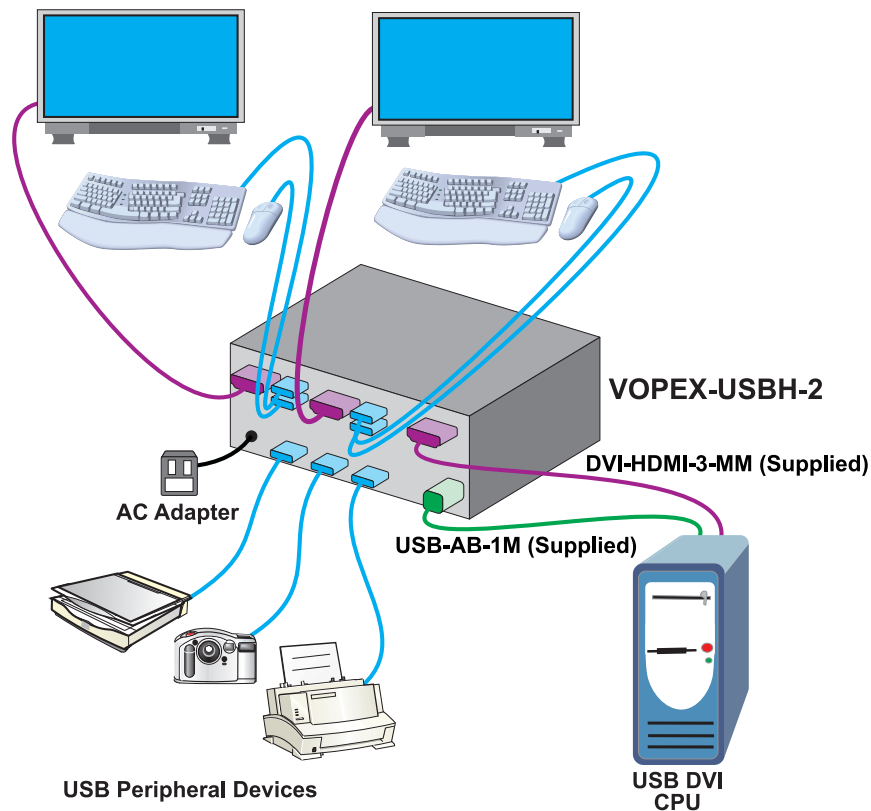

DVI/HDMI USB KVM SPLITTER

VOPEX®

Allows up to four users to control one DVI/HDMI USB computer and three USB Devices

- Compatible with USB computers (PC, SUN, MAC)
- Built-in hub for multiple USB devices.
- Available with optional stereo audio.
- Access one computer from multiple locations.
- Multiple users can enter data into the same program.
- Supports HDTV resolutions to 1080i and computer resolutions to 1920x1200.
- Compliant with USB 2.0 (low/full speed) standards.
- Compliant with HDMI 1.2, HDCP 1.1 and DVI 1.0 standards.
- Supports Plug-n-Play specifications.
- High quality, rugged steel construction with durable, powder-coat finish.

VOPEX-USBH-2 (Front & Back)

The VOPEX® HDMI/DVI USB KVM splitter with built-in USB hub allows up to four users (four USB keyboards, USB mice and DVI/HDMI monitors) to access one USB computer and up to three USB devices (printers, scanners, security cameras, etc.).

Allows up to four users to control one DVI/HDMI USB computer and three USB Devices

Specifications

Host Connection

- Female HDMI-A connector.
- Female USB Type B connector.
- Supports a USB computer (PC, SUN, MAC) with HDMI/DVI video.
- Multiplatform support: Windows 2000/XP/Vista/7/8/10, Windows Server 2000/2003/2008/2012, Solaris, Linux, FreeBSD, and MAC OS 9/10.