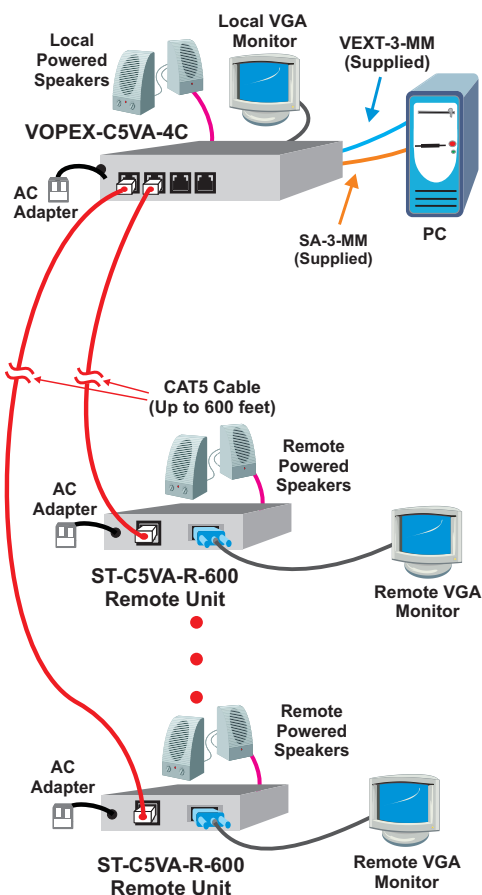

Configuration and Cable Illustration

Distances and Resolutions for CAT5/CAT5e and CAT6 Cables

Cable	Distance (feet)	Resolution
CAT5/CAT5e (UTP)	600	1024x768 at 60Hz
	400	1280x1024 at 60Hz
	300	1600x1200 at 60Hz
	100	1920x1440 at 60Hz
CAT5/CAT5e (STP) CAT6 (UTP)	300	1024x768 at 60Hz
	200	1280x1024 at 60Hz
CAT6a (UTP)	100	1920x1440 at 60Hz
	300	1280x1024 at 60 Hz