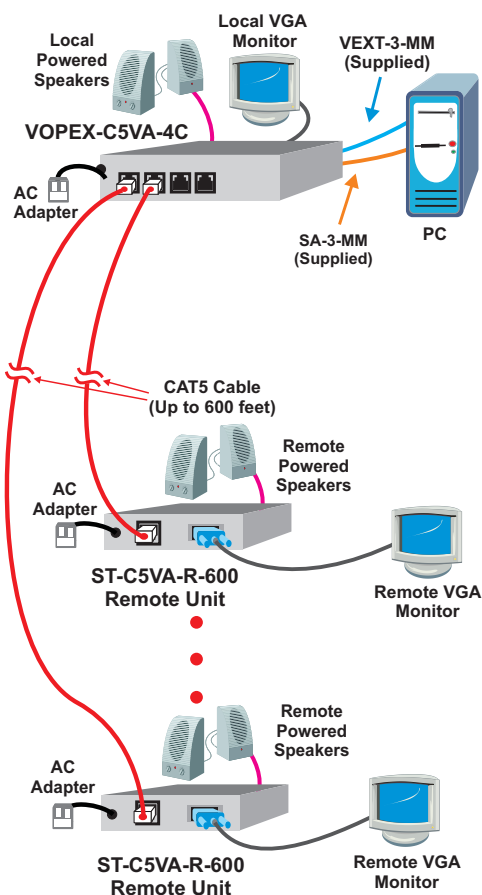

Configuration and Cable Illustration

Distances and Resolutions for CAT5/CAT5e and CAT6 Cables

Cable	Distance (feet)	Resolution
CAT5/CAT5e (UTP)	600	1024x768 at 60Hz
	400	1280x1024 at 60Hz
	300	1600x1200 at 60Hz
	100	1920x1440 at 60Hz
CAT5/CAT5e (STP) CAT6 (UTP)	300	1024x768 at 60Hz
	200	1280x1024 at 60Hz
CAT6a (UTP)	100	1920x1440 at 60Hz
	300	1280x1024 at 60 Hz