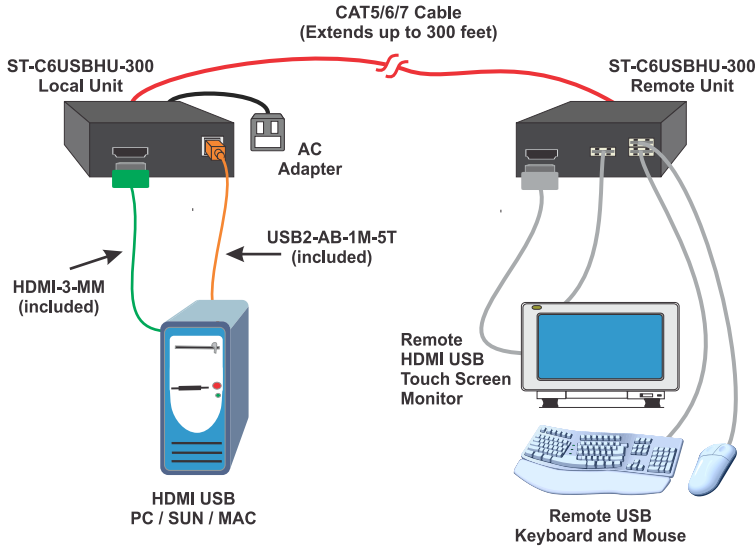

HDMI USB KVM Extender via One CAT5/6/7

XTENDEX®

Extend USB keyboard, USB mouse and HDMI monitor up to 300 feet (91 meters)

Configuration and Cable Illustration

HDMI USB KVM Extender Models

NTI Part #	Supported Features
ST-C6USBH-300	USB KVM
ST-C6USBHU-300	USB KVM + Additional USB Port

Distances & HDTV Resolutions for CAT5e/CAT6/CAT7 Cables

Cable	Distance (ft)	Maximum HD Resolution
CAT5e Solid UTP	50	1080p/60Hz/24-bit
	100	1080p/24Hz/24-bit
		1080i/60Hz/36-bit
	150	720p/60Hz/24-bit
CAT5e Stranded UTP	200	480p/60Hz/24-bit
	50	1080p/60Hz/24-bit
CAT5e Solid Shielded	100	1080p/24Hz/24-bit
		1080i/60Hz/36-bit
CAT5e Stranded Shielded	50	1080p/60Hz/24-bit
	100	1080p/24Hz/24-bit
	150	720p/60Hz/24-bit
CAT6 Solid UTP (24 AWG)	200	480p/60Hz/24-bit
	100	1080p/60Hz/24-bit
CAT6 Solid UTP (23 AWG)	75	1080p/60Hz/36-bit
	100	1080p/60Hz/24-bit
	150	1080p/24Hz/24-bit
	200	1080i/60Hz/36-bit
	350	720p/60Hz/24-bit
CAT6 Solid FTP	480p/60Hz/24-bit	
	100	1080p/60Hz/24-bit
CAT6 Solid Shielded	100	1080p/60Hz/24-bit
	200	720p/60Hz/24-bit
	300	480p/60Hz/24-bit
CAT6a Solid	100	1080p/60Hz/36-bit
	125	1080p/60Hz/24-bit
	225	1080p/24Hz/24-bit
		1080i/60Hz/36-bit
	300	720p/60Hz/24-bit
CAT7 Solid	400	480p/60Hz/24-bit
	100	1080p/60Hz/36-bit
	125	1080p/60Hz/24-bit
	250	1080p/24Hz/24-bit
		1080i/60Hz/36-bit
	300	720p/60Hz/24-bit

Distances & Computer Resolutions for CAT5e/CAT6/CAT7 Cables

Cable	Distance (ft)	Maximum Standard Resolution
CAT5e Solid UTP	100	1920x1200 at 60Hz
	75	1600x1200 at 60Hz
	150	1280x1024 at 60Hz
	275	1024x768 at 60Hz
CAT5e Stranded UTP	100	1920x1200 at 60Hz
	75	1600x1200 at 60Hz
CAT5e Stranded Shielded	100	1920x1200 at 60Hz
	50	1600x1200 at 60Hz
	150	1280x1024 at 60Hz
	200	1024x768 at 60Hz
CAT6 Solid UTP (24 AWG)	100	1920x1200 at 60Hz
	75	1600x1200 at 60Hz
	140	1920x1200 at 60Hz
CAT6 Solid UTP (23 AWG)	100	1600x1200 at 60Hz
	200	1280x1024 at 60Hz
	275	1024x768 at 60Hz
	100	1920x1200 at 60Hz
CAT6 Solid FTP	75	1600x1200 at 60Hz
	100	1920x1200 at 60Hz
CAT6 Solid Shielded	75	1600x1200 at 60Hz
	200	1280x1024 at 60Hz
	225	1024x768 at 60Hz
	150	1920x1200 at 60Hz
CAT6a Solid	110	1600x1200 at 60Hz
	250	1280x1024 at 60Hz
	325	1024x768 at 60Hz
	175	1920x1200 at 60Hz
CAT7 Solid	110	1600x1200 at 60Hz
	225	1280x1024 at 60Hz
	350	1024x768 at 60Hz